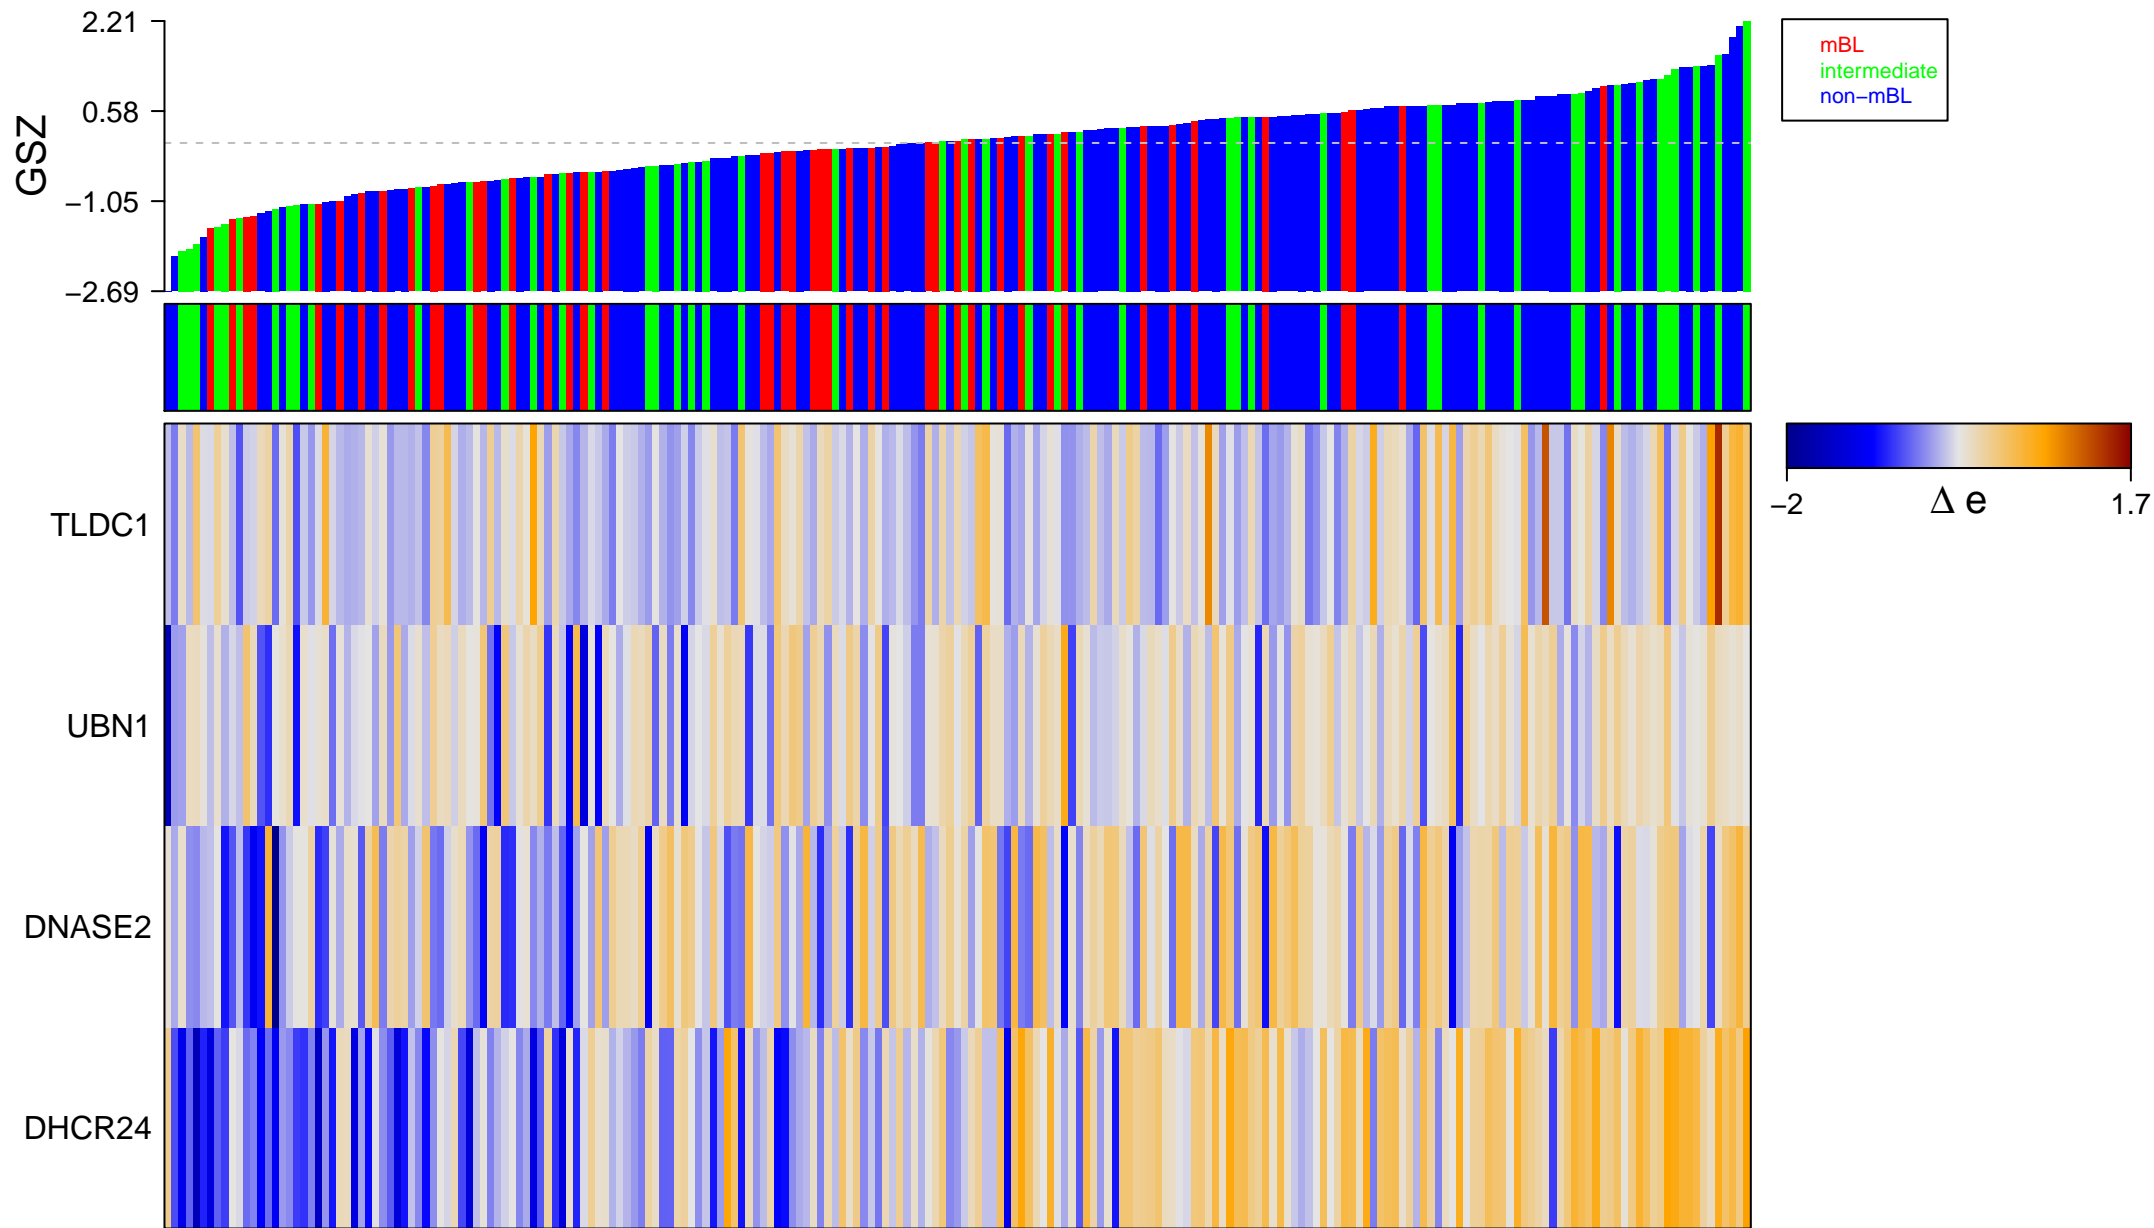

MANTOVANI_NFKB_TARGETS_DN

MANTOVANI_NFKB_TARGETS_DN

■ on
■ -
□ off

MANTOVANI_NFKB_TARGETS_DN